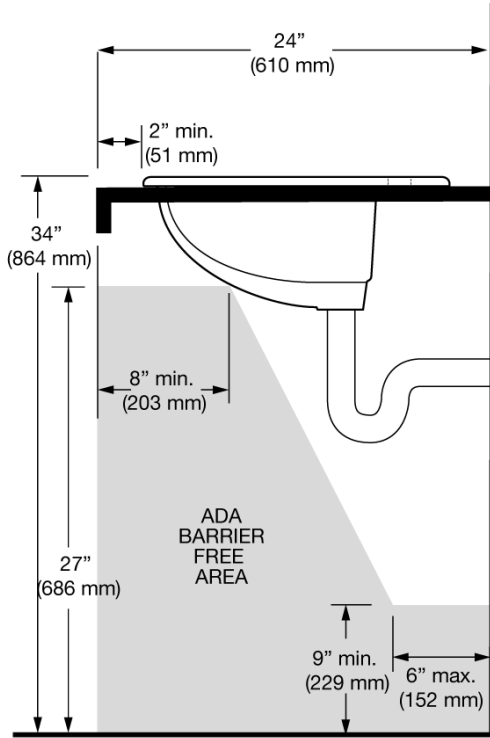

CODE NUMBER

3873002

DESCRIPTION

Vitreous China Drop-In Lavatory.

DETAILS

- Centerset: 4"
- Nominal Dimensions: 17" x 20" x 8" (432 x 508 x 203mm)

FEATURES

- White Vitreous China
- Drop-in
- Front overflow
- 4" (102mm) centerset
- 20" x 17" (508 mm x 431 mm)

DOWNLOADS

- [Sloan SS-3002 Installation Instructions](#)
- [SS-3002 Series Cutout Template - PDF](#)
- [SS/ST/SU/WETS/WEUS Fixtures Repair and Maintenance Guide](#)
- [Vitreous China Lavatories Repair and Maintenance Guide](#)
- [Additional Downloads](#)

NOTES

All information contained within this document subject to change without notice.

All vitreous china dimensions shown in these drawings are nominal and not to scale. Dimensions can vary within the tolerances established in the governing ASME A112.19.2/CSA B45.1 standard. It is important to consider this when planning rough-in and plumbing layouts.