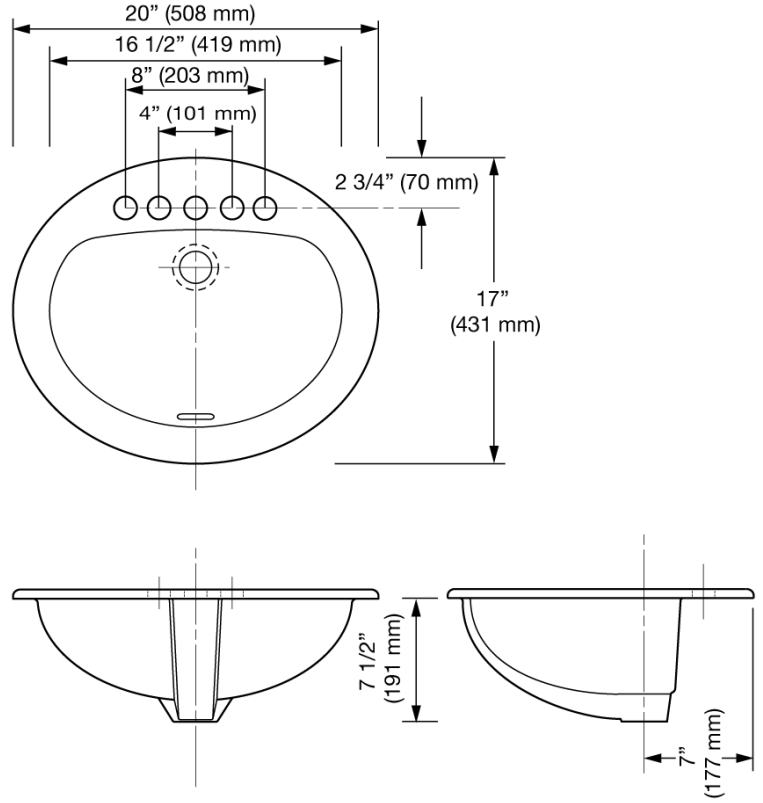

CODE NUMBER

3873002

DESCRIPTION

Vitreous China Drop-In Lavatory.

DETAILS

- Centerset: 4"
- Nominal Dimensions: 17" x 20" x 8" (432 x 508 x 203mm)

FEATURES

- White Vitreous China
- Drop-in
- Front overflow
- 4" (102mm) centerset
- 20" x 17" (508 mm x 431 mm)

NOTES

All information contained within this document subject to change without notice.

All vitreous china dimensions shown in these drawings are nominal and not to scale. Dimensions can vary within the tolerances established in the governing ASME A112.19.2/CSA B45.1 standard. It is important to consider this when planning rough-in and plumbing layouts.